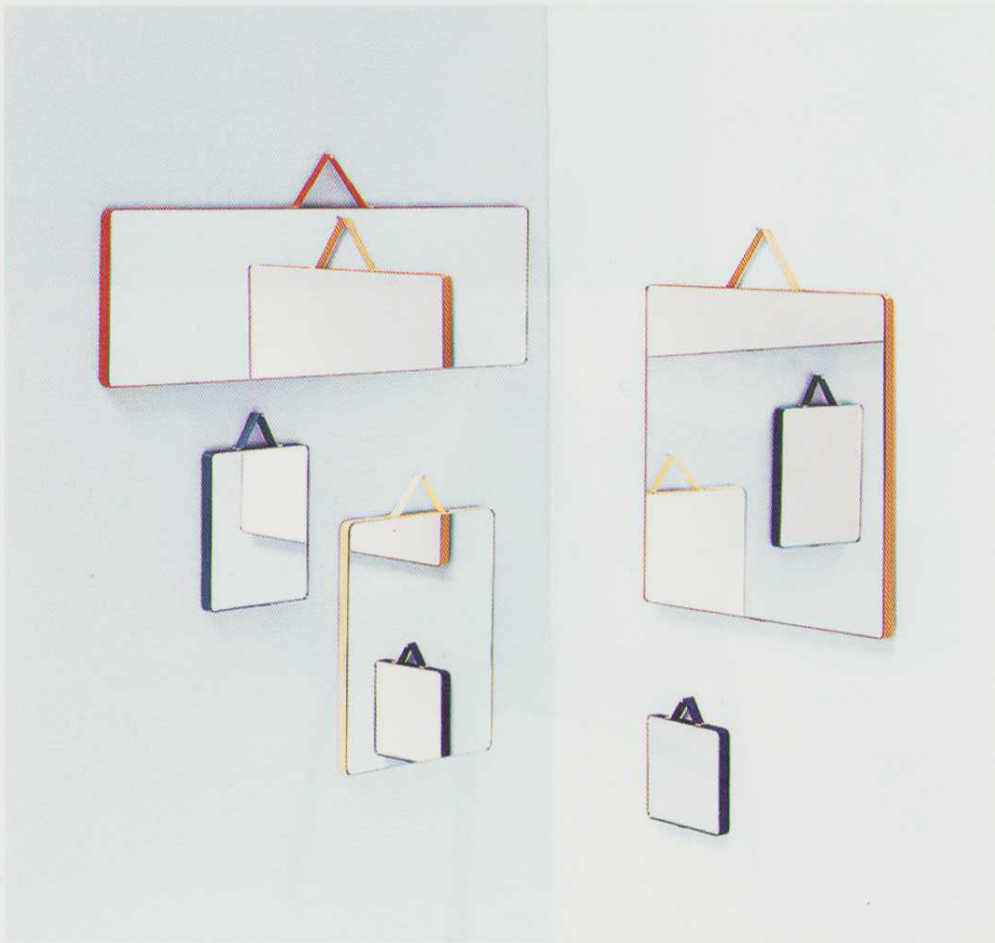

PHAIDON

ruban

MIRRORS for HAY

NEW COLOURS
RUBAN

Above, clockwise from top left: Components of, and sketches for, Matin Table Lamp, Inga Sempé; CPH 30 Extendable Table, Ronan and Erwan Bouroullec; Ellipse Tray, Clara von Zweigbergk; Ellipse Tray with Sunday Teaspoon, BIG-GAME; Extendable leaf for CPH 30 Table. Opposite, clockwise from top left: Watering Can; Form for, and samples of, Watering Can; Bowler Table; Sketch for Bowler Table, all Shane Schneck

Above: Paper models for the Panier Basket, Inga Sempé, 2018. Opposite: Tea Towels, Scholten & Baijings, 2020