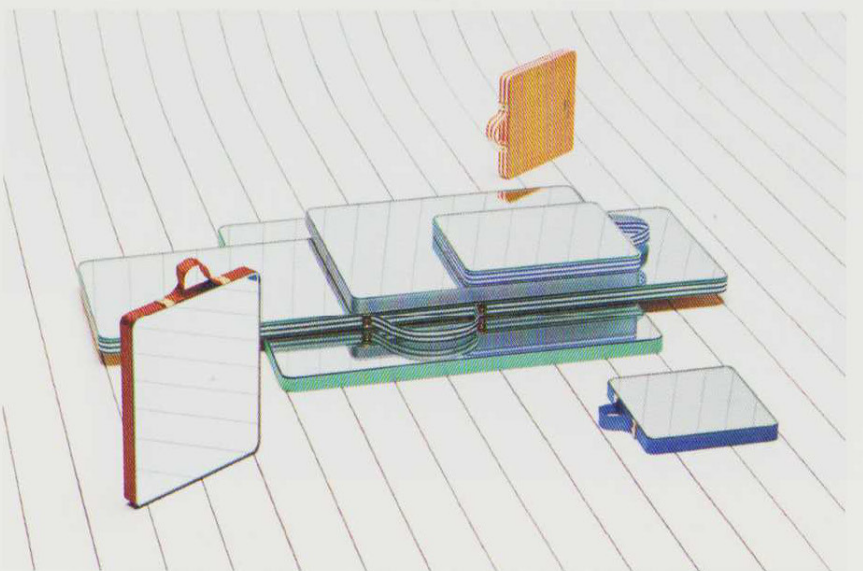

PHAIDON

ruban

MIRRORS for HAY

NEW COLOURS
RUBAN

Above, clockwise from top left: Components of, and sketches for, Matin Table Lamp, Inga Sempé; CPH 30 Extendable Table, Ronan and Erwan Bouroullec; Ellipse Tray, Clara von Zweigbergk; Ellipse Tray with Sunday Teaspoon, BIG-GAME; Extendable leaf for CPH 30 Table. Opposite, clockwise from top left: Watering Can; Form for, and samples of, Watering Can; Bowler Table; Sketch for Bowler Table, all Shane Schneck

Above: Paper models for the Panier Basket, Inga Sempé, 2018. Opposite: Tea Towels, Scholten & Baijings, 2020