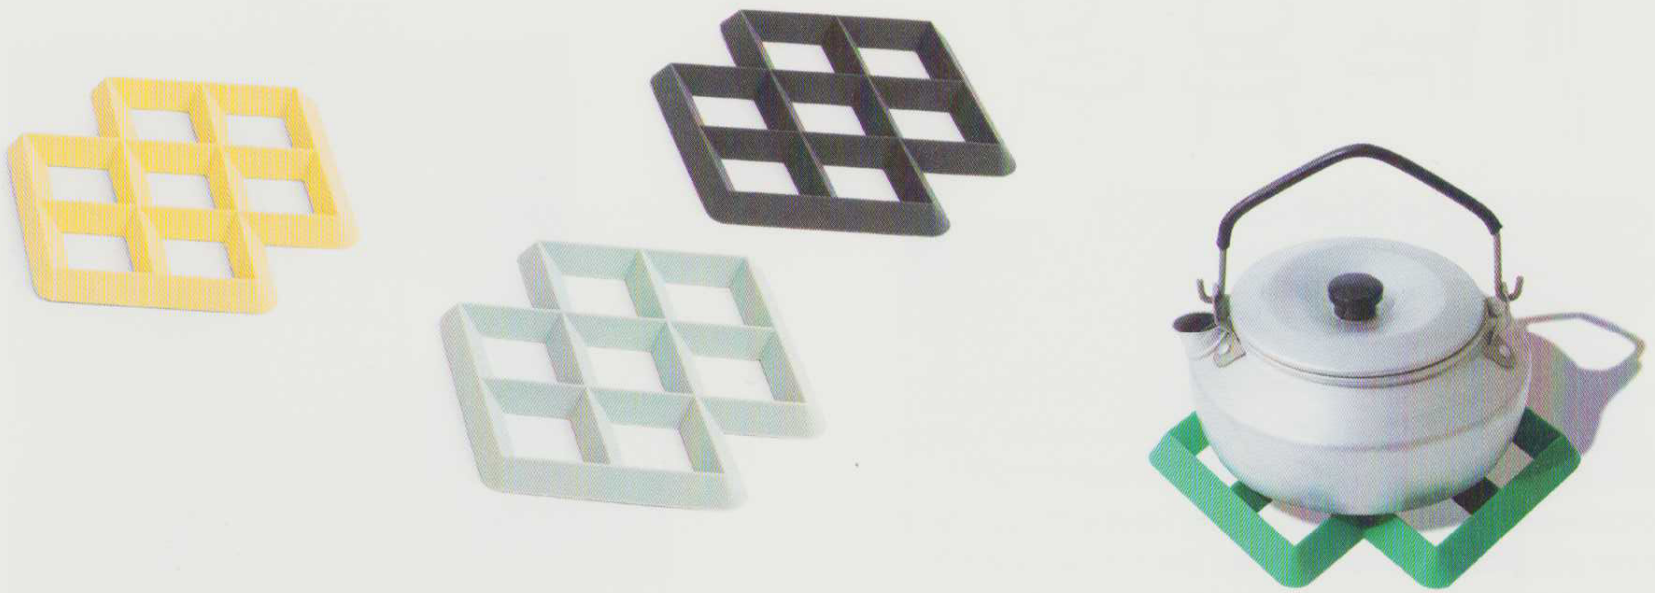

PHAIDON

ruban

MIRRORS for HAY

NEW COLOURS
RUBAN

Above, clockwise from top left: Components of, and sketches for, Matin Table Lamp, Inga Sempé; CPH 30 Extendable Table, Ronan and Erwan Bouroullec; Ellipse Tray, Clara von Zweigbergk; Ellipse Tray with Sunday Teaspoon, BIG-GAME; Extendable leaf for CPH 30 Table. Opposite, clockwise from top left: Watering Can; Form for, and samples of, Watering Can; Bowler Table; Sketch for Bowler Table, all Shane Schneck

Above: Paper models for the Panier Basket, Inga Sempé, 2018. Opposite: Tea Towels, Scholten & Baijings, 2020