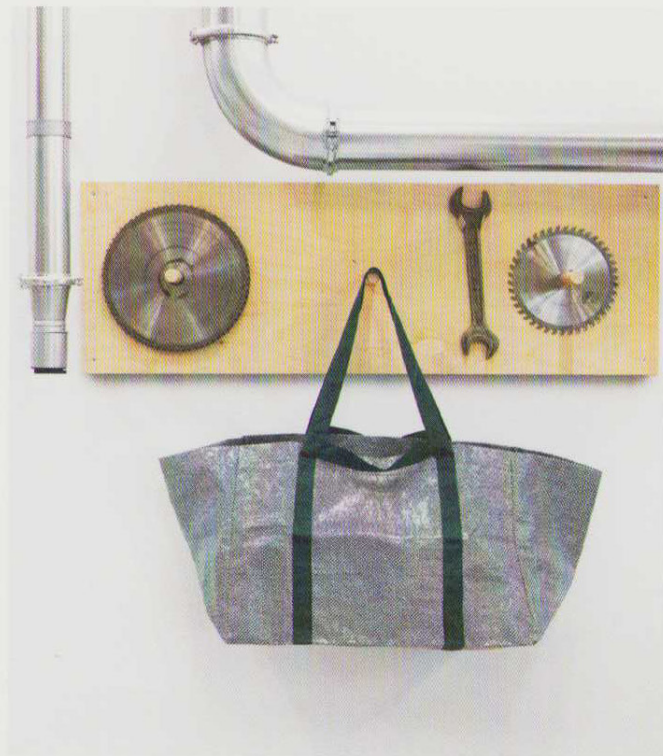

PHAIDON

ruban

MIRRORS for HAY

NEW COLOURS
RUBAN

Above, clockwise from top left: Components of, and sketches for, Matin Table Lamp, Inga Sempé; CPH 30 Extendable Table, Ronan and Erwan Bouroullec; Ellipse Tray, Clara von Zweigbergk; Ellipse Tray with Sunday Teaspoon, BIG-GAME; Extendable leaf for CPH 30 Table. Opposite, clockwise from top left: Watering Can; Form for, and samples of, Watering Can; Bowler Table; Sketch for Bowler Table, all Shane Schneck

Above: Paper models for the Panier Basket, Inga Sempé, 2018. Opposite: Tea Towels, Scholten & Baijings, 2020