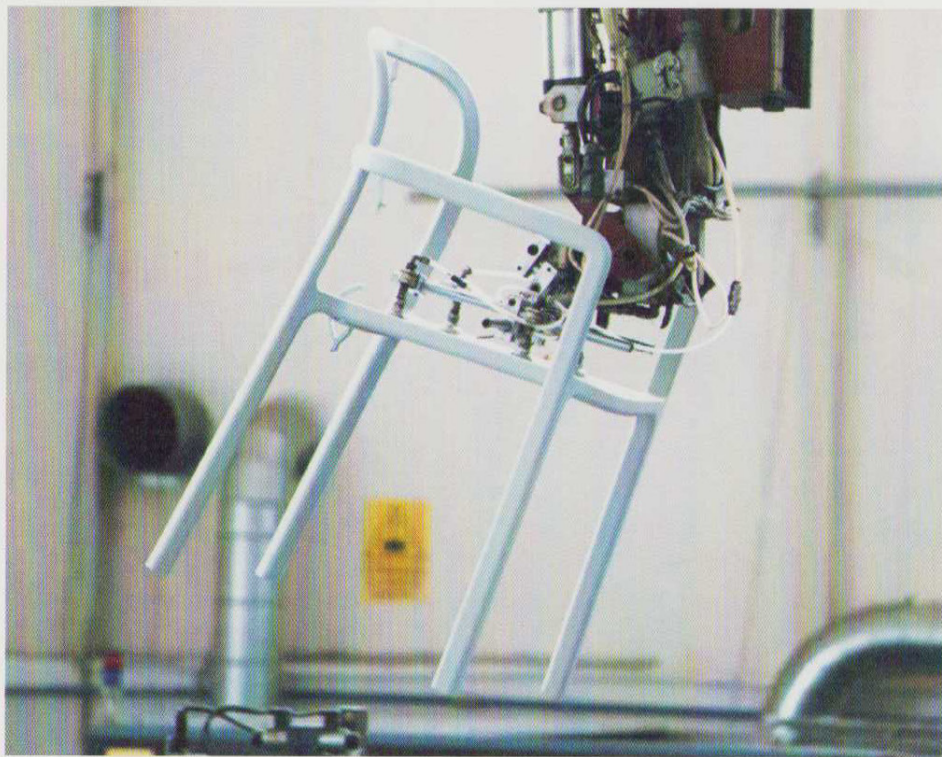

PHAIDON

ruban

MIRRORS for HAY

NEW COLOURS
RUBAN

Above, clockwise from top left: Components of, and sketches for, Matin Table Lamp, Inga Sempé; CPH 30 Extendable Table, Ronan and Erwan Bouroullec; Ellipse Tray, Clara von Zweigbergk; Ellipse Tray with Sunday Teaspoon, BIG-GAME; Extendable leaf for CPH 30 Table. Opposite, clockwise from top left: Watering Can; Form for, and samples of, Watering Can; Bowler Table; Sketch for Bowler Table, all Shane Schneck